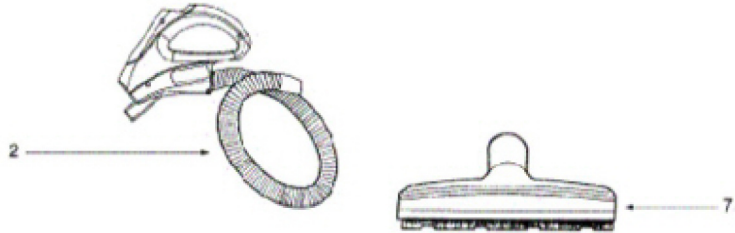

Electrolux FI.6988D (attachments and accessories)

Electrolux EI.6988D (attachments and accessories)

Ref #	Part	Description
1	76161-366N	CADDY - TOOL
2	61977-5	POWERHEAD HOSE ASSY - CTN
3	75986	Dusting Brush - Package
4	75985	NOZZLE - FURNITURE
5	76250	NOZZLE - CREVICE
7	75973-1	FLOOR & WALL BRUSH ASSEMB
8	75979A-1	TLSCPC WAND ASSY (SUMO 12
9	EL200B	ELECTROLUX S BAG CLASSIC
10	78872