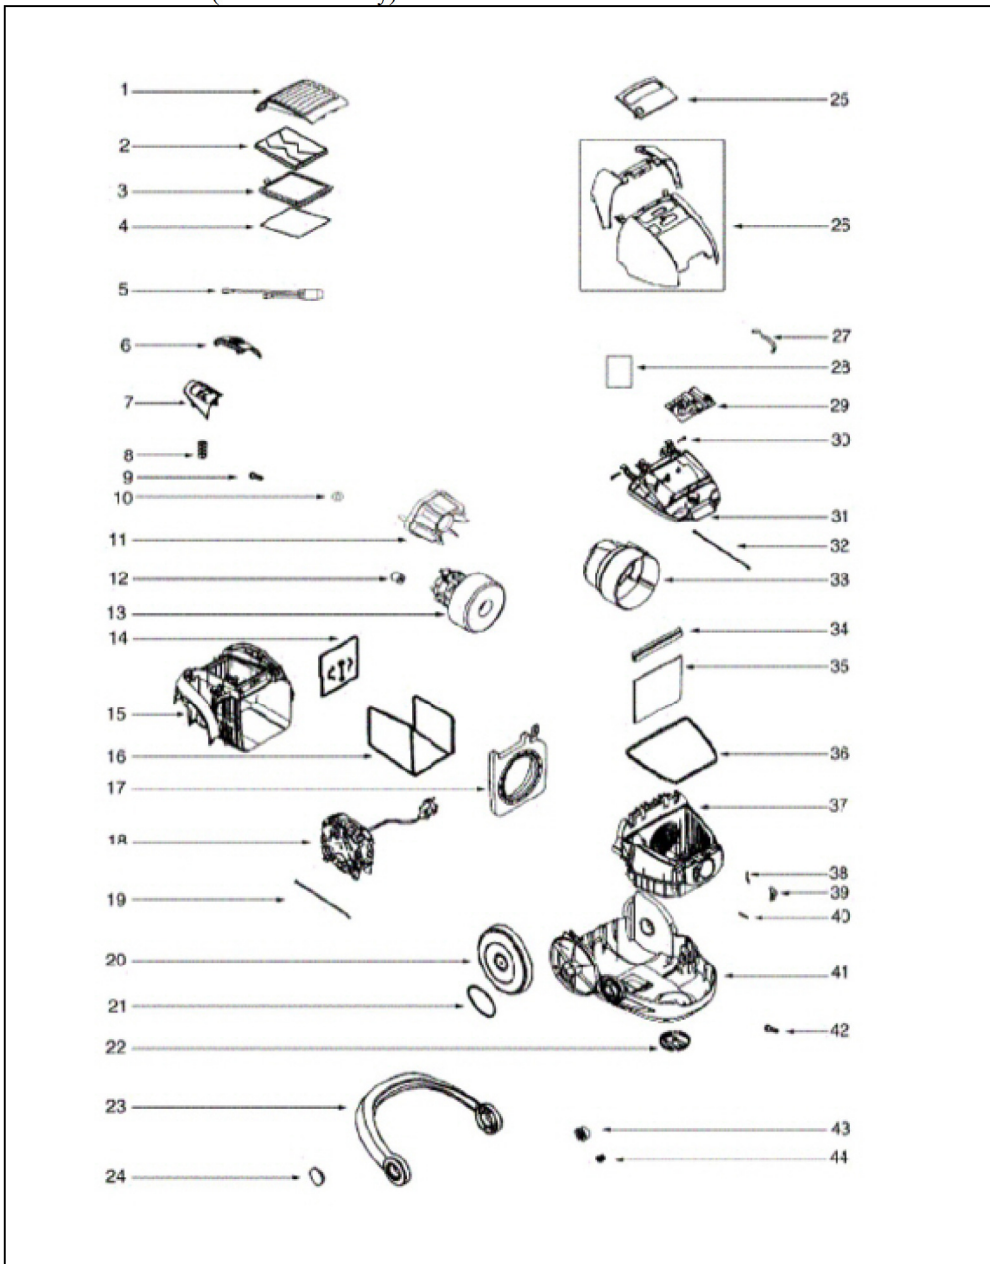

Electrolux FI.6988D (canister assembly)

Electrolux EI.6988D (canister assembly)

Ref #	Part	Description
1	78867	FILTER LID & GRAPHICS ASS
2	1130617-01	ABSORBENT - FILTER LID
3	EL012W	WASHABLE HEPA FILTER
4	1130289-01	SEAL
5	1130274-01	POWER OUTLET COMPLETE
6	1050823-26	PEDAL - ON/OFF
7	1050892-13	PEDAL - CORD WINDER
8	61403	SPRING - PKGD
9	62109-2	ELECTROLUX SCREW PACKAGE
10	61890	SEALING WASHER PACKAGE
11	1050899-02	ADAPTER - MOTOR
12	1050808-01	SUPPORT - MOTOR
14	1050868-01	ABSORBENT - MOTOR HOUSING
15	1050889-03	HOUSING - MOTOR
16	1050869-01	ABSORBENT - MOTOR HOUSING
17	1130270-01	SEAL - MOTOR
18	1128341-17	CORDWINDER
19	1130256-02	WIRE (BLACK W/TCO)
20	1130506	WHEEL - REAR
21	1130614-05	CAP - REAR WHEEL
22	1130205-07	FRONT WHEEL ASSY
23	1130610-03	HANDLE COMPLETE
24	1130609-04	CAP - HANDLE
25	1050888-62	DISPLAY
26	1130341-16	COVER COMPLETE (EL6988A)
27	117250-06	HOSE - COOLING
28	1130249-01	SEAL - PCB SMALL
29	1128898-01	PCB ASSEMBLY
30	61409	SHAFT - PKGD
31	1130340-04	COVER - FRONT INNER
32	1130247-12	WIRE - MOTOR (RED)
33	1130250-03	HOOD - MOTOR
34	1130251-01	HOLDER - MOTOR FILTER
35	1130535-01	FILTER - MOTOR
36	117979-05	LID - SEAL
37	1050803-03	MODULE - DUST BAG
38	61415	FLAP SPRING - PKGD
39	1050819-01	LOCK - LID
40	1050873-02	TUBE - CORDWINDER COOLING
41	1130620-02	LOWER SHELL WITH WHEELS
43	1050812-01	BUSHING - HANDLE
44	61418	LOCK - PKGD
42	62109-1	ELECTROLUX SCREW PACKAGE
13	2192842-01	MOTOR CHANGE KIT