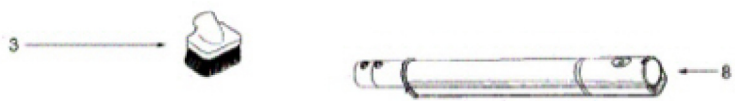

Electrolux FI.6988D (attachments and accessories)

Electrolux EI.6988D (attachments and accessories)

Ref #	Part	Description
1	76161-366N	CADDY - TOOL
2	61977-5	POWERHEAD HOSE ASSY - CTN
3	75986	Dusting Brush - Package
4	75985	NOZZLE - FURNITURE
5	76250	NOZZLE - CREVICE
7	75973-1	FLOOR & WALL BRUSH ASSEMB
8	75979A-1	TLSCPC WAND ASSY (SUMO 12
9	EL200B	ELECTROLUX S BAG CLASSIC
10	78872